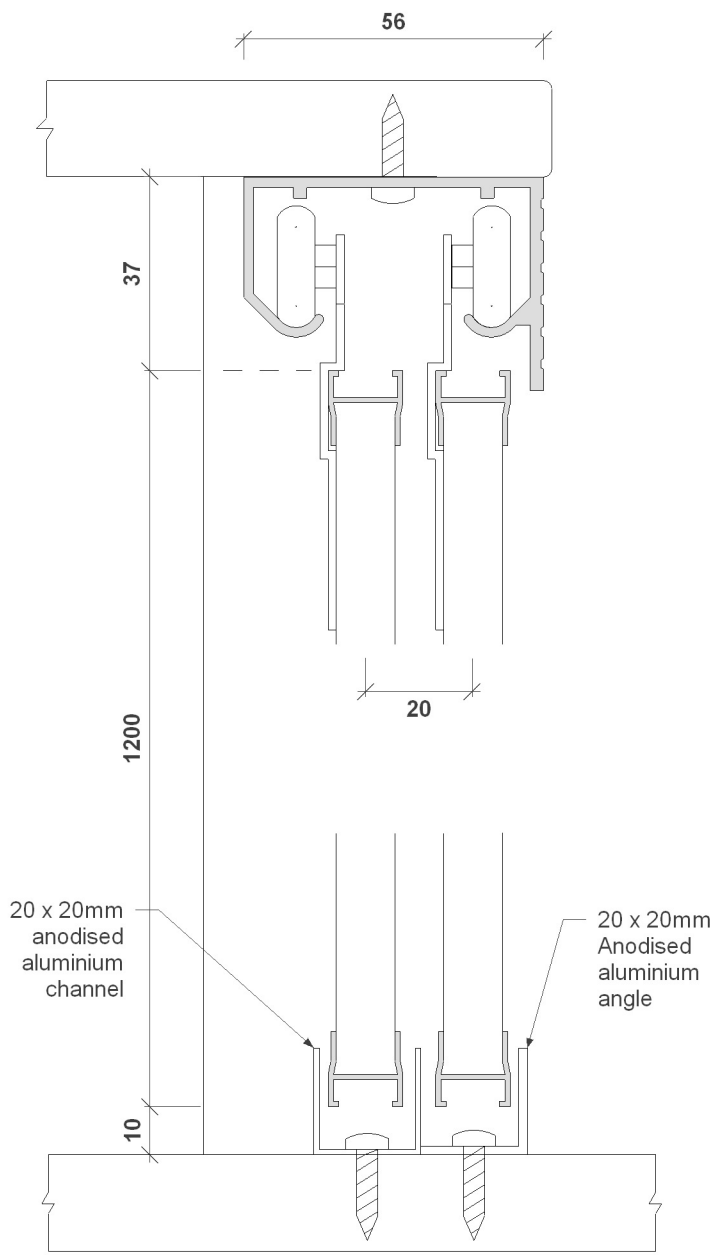

Section

Section thru whiteboard
Dimensions in mm.

Sliding Track Details

PROWITE
Cabinet Slider